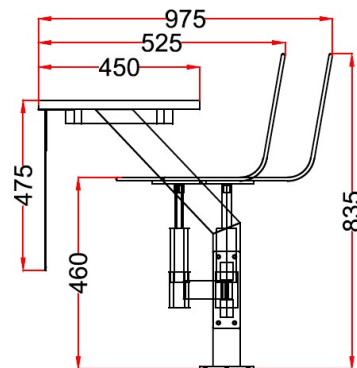

## SWING AWAY CHAIR

QTY : 1 set

TOP VIEW

ISOMETRIC VIEW

FRONT VIEW

SIDE VIEW

Project Name : MOCK UP	OC No : 0000
Location : Chennai	Date :08-02-22
Drawn by : Kiran.N	Checked by : Deepak
Drawing No : 1	Revision : R1
Angle of Projection :	Department : -
Note : All dimensions are in mm	