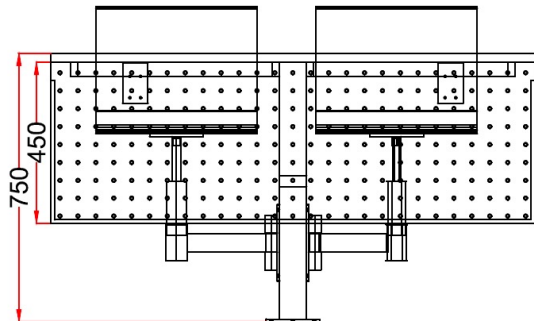

## SWING AWAY CHAIR

QTY : 1 set

TOP VIEW

ISOMETRIC VIEW

FRONT VIEW

SIDE VIEW

Project Name : MOCK UP	OC No : 0000
Location : Chennai	Date :08-02-22
Drawn by : Kiran.N	Checked by : Deepak
Drawing No : 1	Revision : R1
Angle of Projection :	Department : -
Note : All dimensions are in mm	