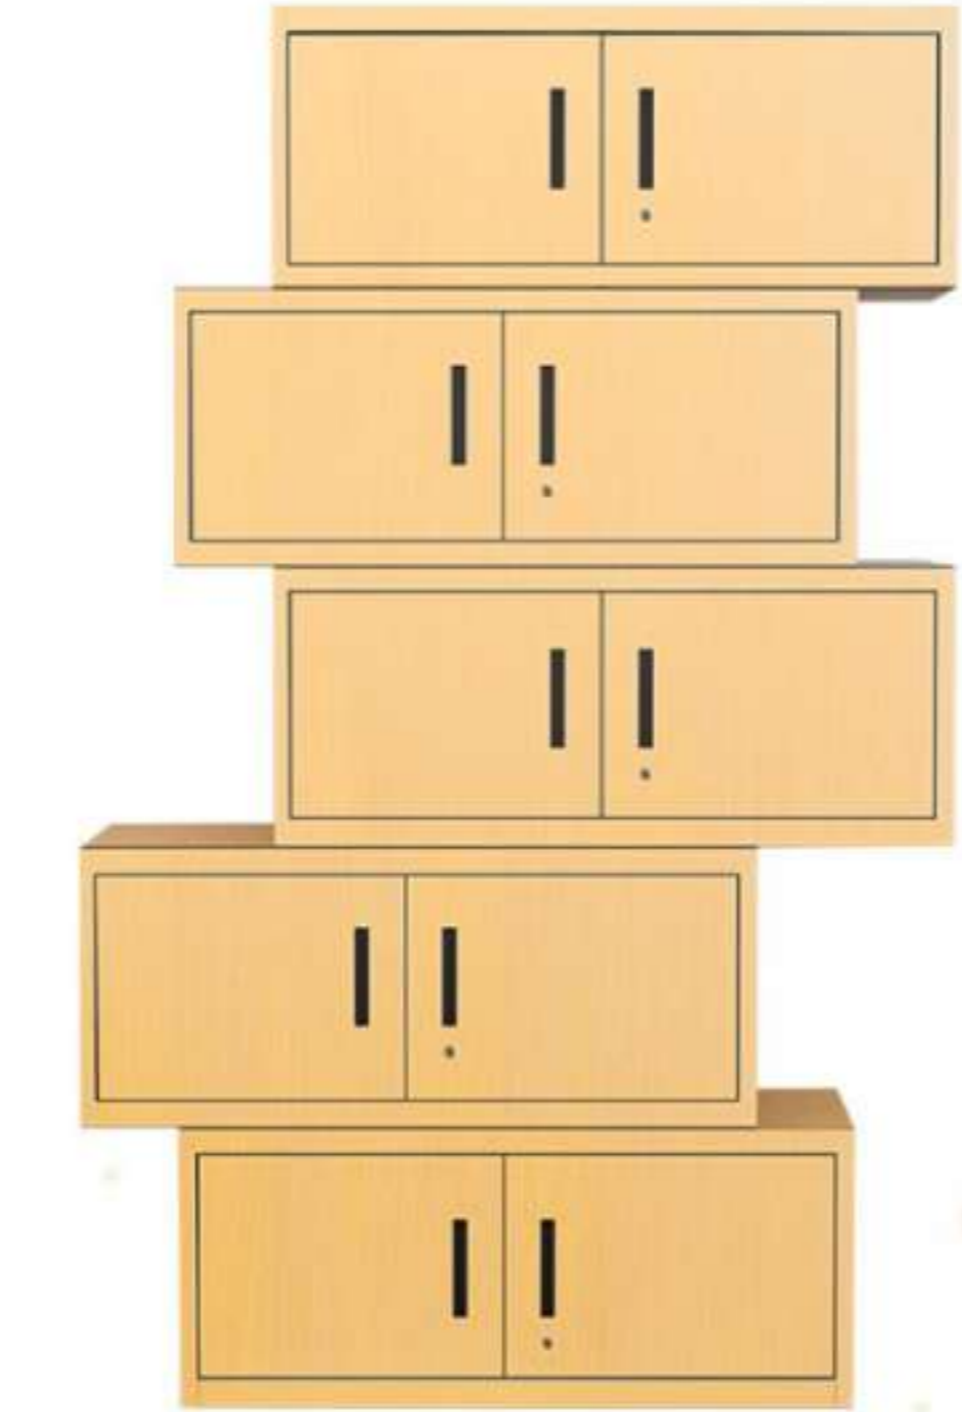

D-D2

Two Drawers Cabinet
Size:W465*D620*H710mm
Packing Volume:0.055cbm

Filing Cabinet
transteel®

XH-LWC-001
H760*W900*D400mm

XH-LWC-002
H1090*W900*D400mm

XH-LWC-003
H1090*W900*D400mm

XH-LWC-004
(一节柜) H370*W900*D400mm