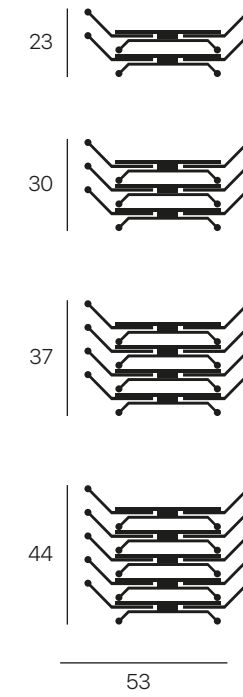

34" Circle

21.5

30.5

39

48

43.5

42" Crescent

24.5

33

41.5

50.5

52.5

34" Crescent

21.5

30.5

39

# Kite

—Collaborative learning modes

750 Kite

750 Rectangle

750 Square

750 Semi-circle

## Versatilis

Any size, shape and height table (ranging from 25 to 41 inch high). Versatilis is the mobile table for every situation that gives you the hassle-free ability to create a diverse range of customized tables with one product line.