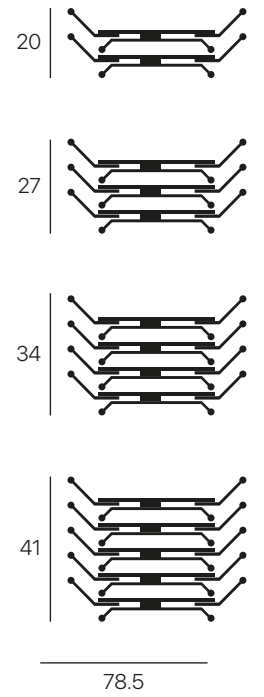

34" Circle

21.5

30.5

39

48

43.5

42" Crescent

24.5

33

41.5

50.5

52.5

34" Crescent

21.5

30.5

39

# Kite

—Collaborative learning modes

750 Kite

750 Rectangle

750 Square

750 Semi-circle

## Versatilis

Any size, shape and height table (ranging from 25 to 41 inch high). Versatilis is the mobile table for every situation that gives you the hassle-free ability to create a diverse range of customized tables with one product line.