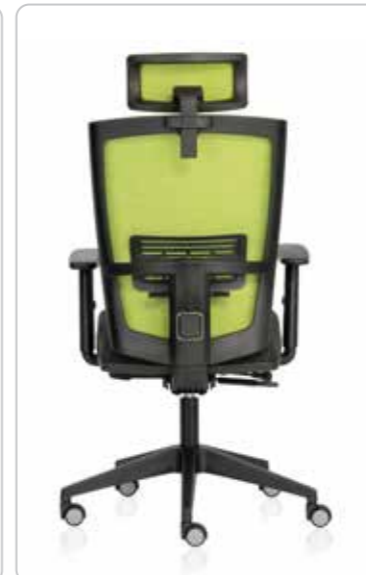

We believe in making life better at work. At Transteel, we do more than just sell furniture. With products and services to match your needs, we deliver inspiring and effective workspace solutions to help your organisation prosper.

Matrix HB