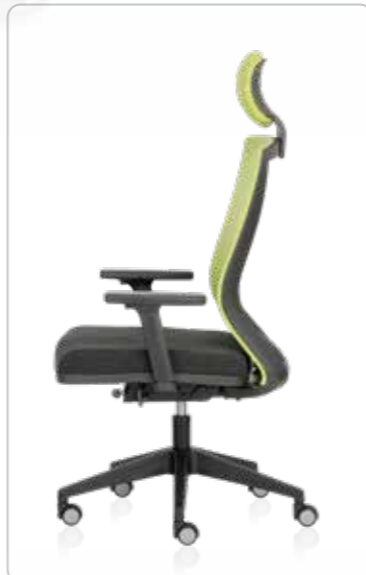

We believe in making life better at work. At Transteel, we do more than just sell furniture. With products and services to match your needs, we deliver inspiring and effective workspace solutions to help your organisation prosper.

Reflex HB