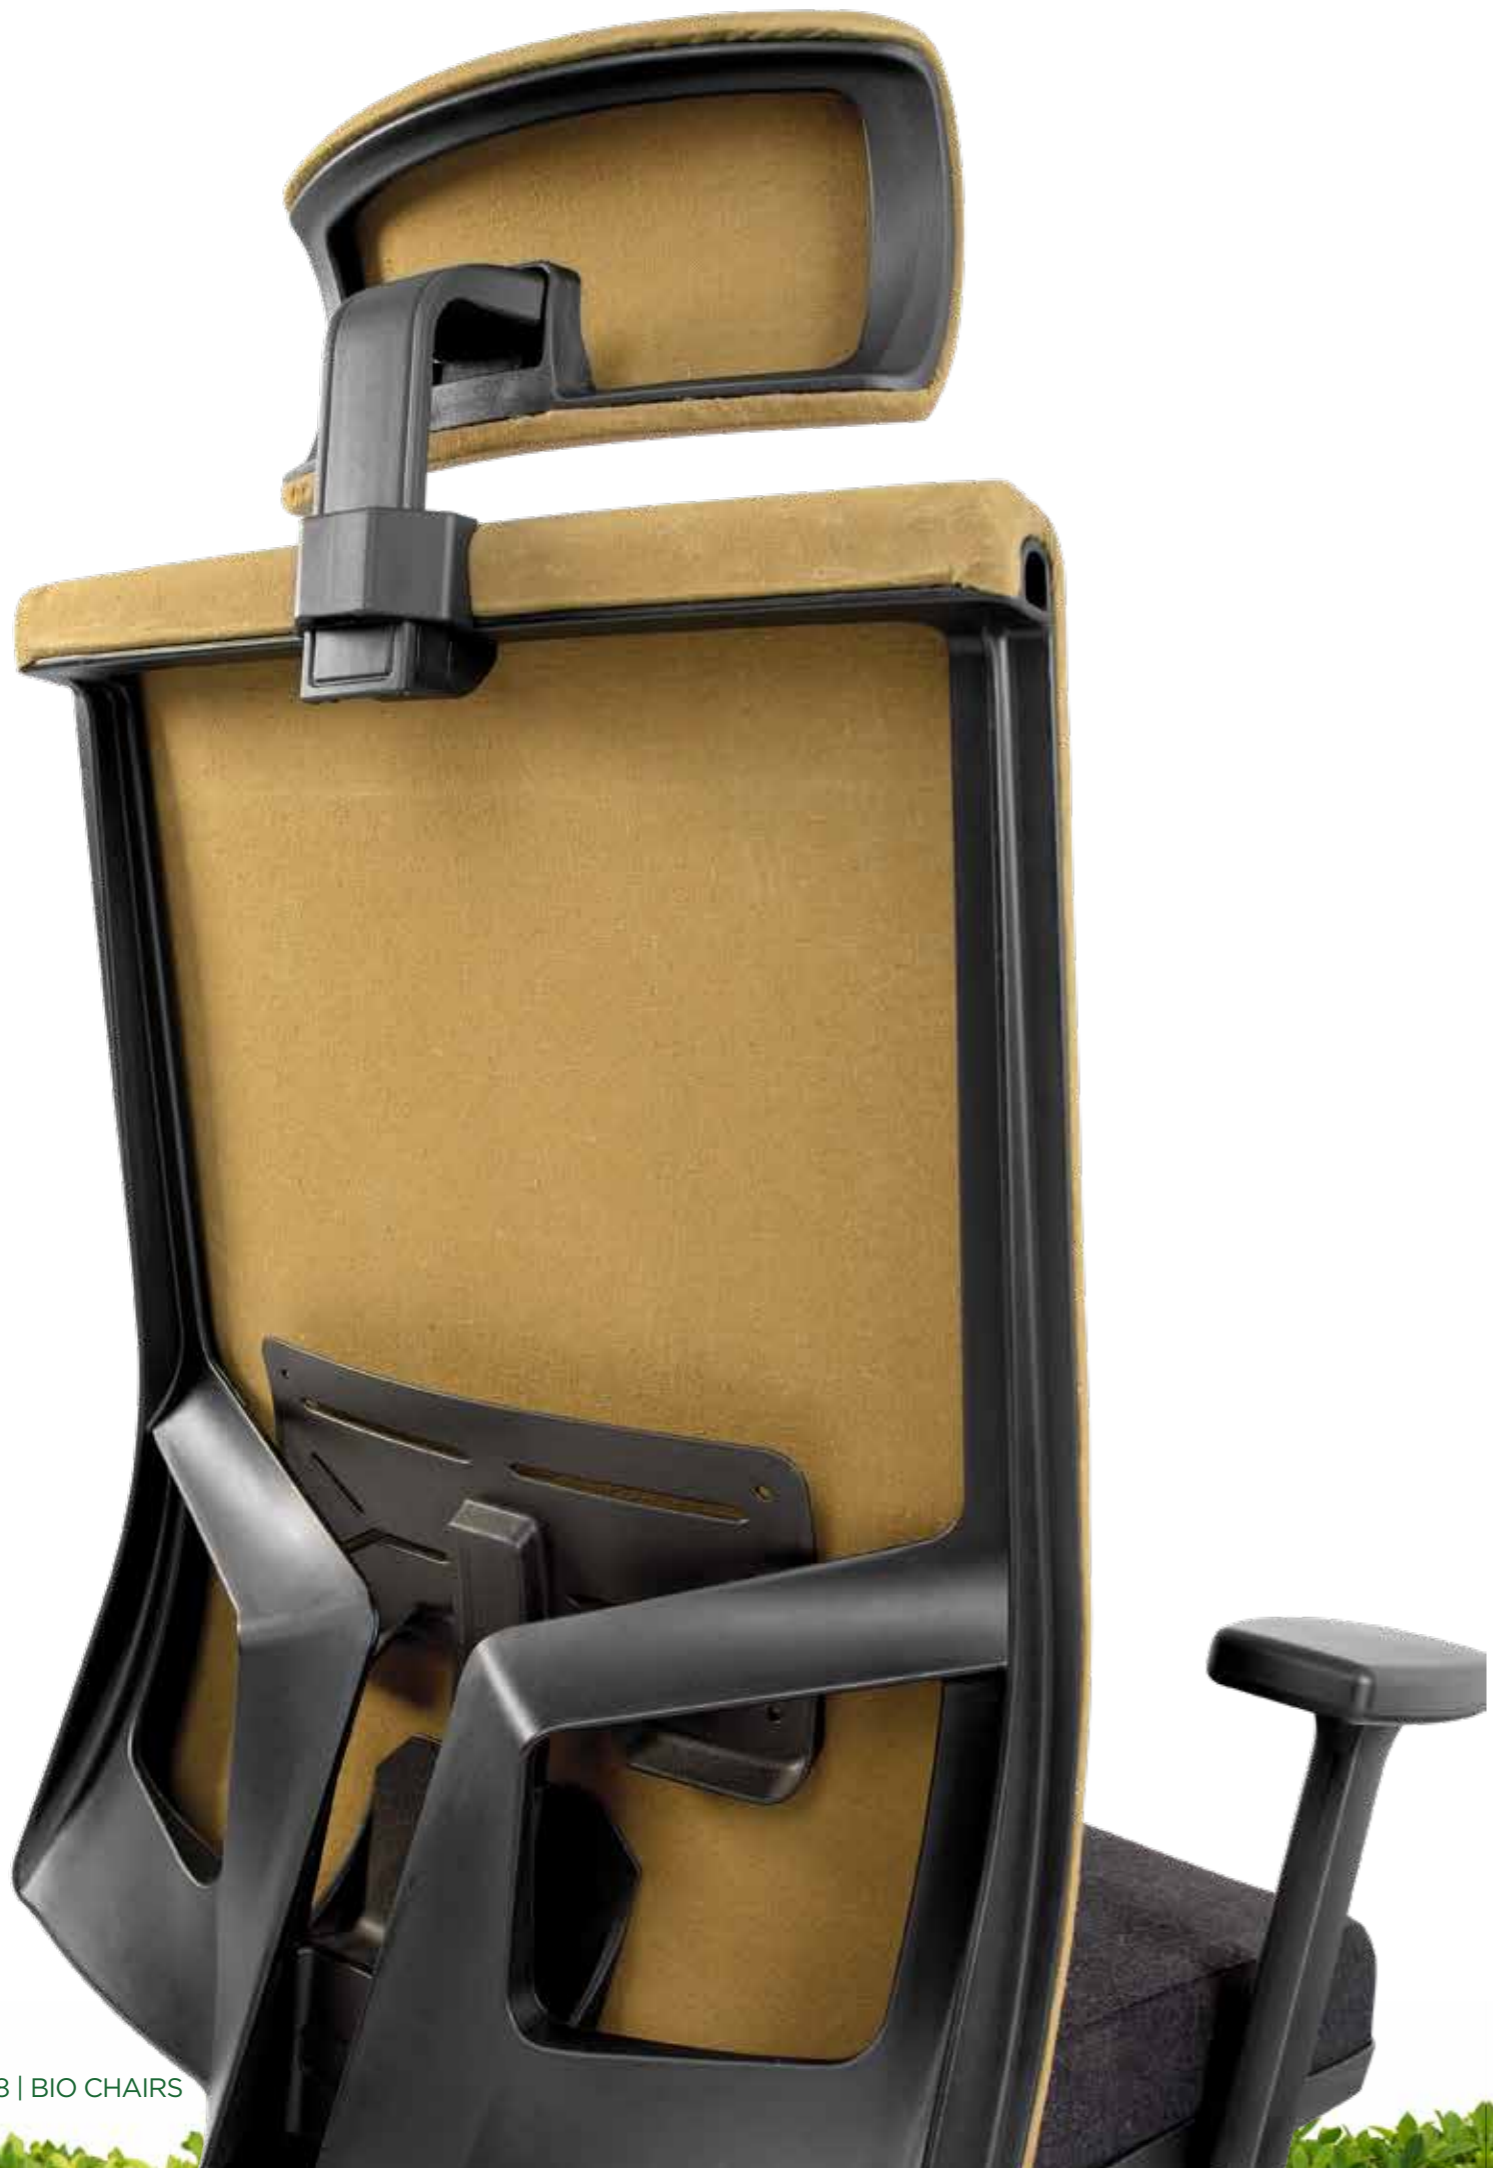

BIO CHAIRS

From nature to your office

BIO COLLECTION

Sustainable ergonomics is our mantra. Combining natural inspiration with human comfort inspired us to introduce our Bio chair collection , upholstered with Fabour, a locally sourced natural fabrics that are enriched with graphene for Anti-Bacterial and Stain resistance properties.

DESIGN THAT DOES NOT COST OUR EARTH

Bio collection has chair's than you can feel good about for a lot of reasons. Including the fact each chair is made almost entirely from Natural fabrics sourced 100% from locally grown natural fabrics to help nurture our environment.

NATURAL BORN COMFORT

Created from thousands of hours of research into how we live our dynamic modern lives, Bio chairs are born to move, just like you, whenever you do.

SAFE FOR US AND THE PLANET

Transteel's Bio chairs is a collection of Ergonomic seating based on sustainable and dynamic design principles. It comes complete with Jute, Cotton and Hemp fabric varieties of Fabour, making it water and stain - resistant, easy to clean, anti-bacterial, and 100% Eco-friendly.

COMMITTED TO A LIGHTER IMPRINT

We are committed to working towards making our planet healthier. Transteel's Bio chair is a step towards eliminating the choice between affordability and sustainability. Our end goal is to provide brilliant and consciously designed furniture that customers will love and keep.